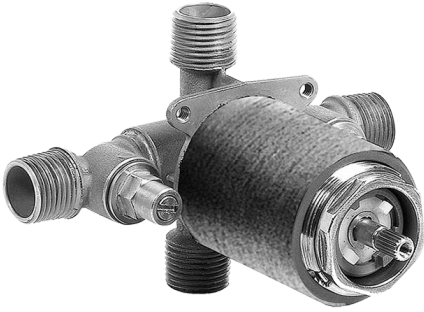

# G-7005

## Concealed Pressure Balancing Valve Rough

### Product Features

- Anti-scald protection
- 1/2" universal inlets/outlets with male threads
- Built-in service stops
- For use with shower only configuration
- Supplied with protective plastic guard